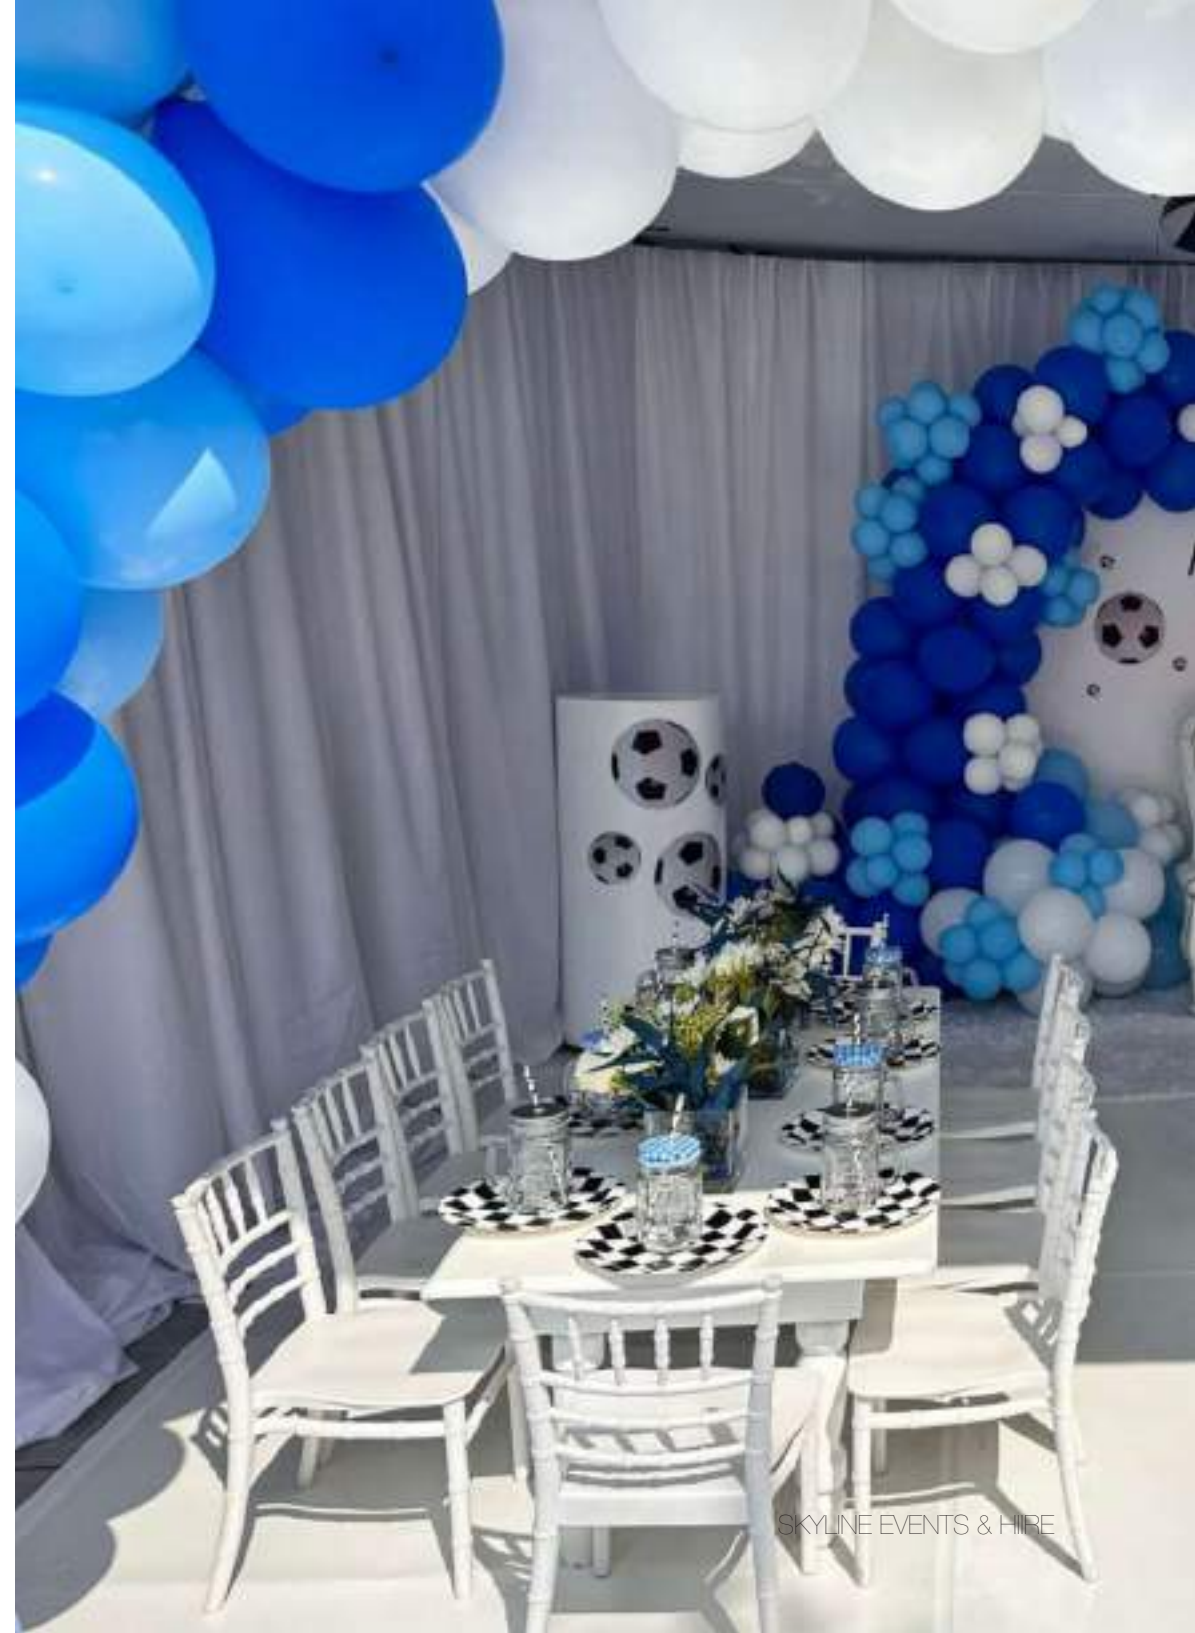

OUR SERVICES

When you choose Skyline for event equipment rental, you can leave every detail to our professional team, so that you can focus on the big day – knowing everything will run smoothly from beginning to end.

SERVICES

EVENTS

FUNCTIONS

WEDDINGS

FUNERALS

CELEBRATIONS

SERVICE INCLUDED

- Furniture
- Tablewear
- cutlery
- Glasswear
- Crocery
- Under Plates
- Kiddies Equipment
- Heat Equipment
- Linen
- Dripping
- Tents
- Accessories